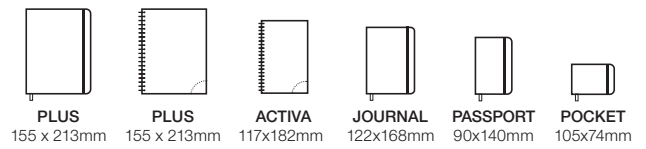

JOURNAL COSIDA (122 x 168 mm)
260 x 175 x 155 mm
Ref. MR33020 cast. | MR33022 cat.