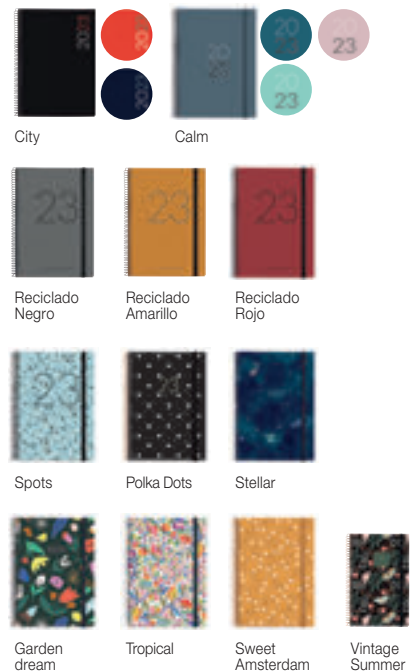

PLUS
155 x 213mm

ACTIVA
117x182mm

CADDY
80x120mm