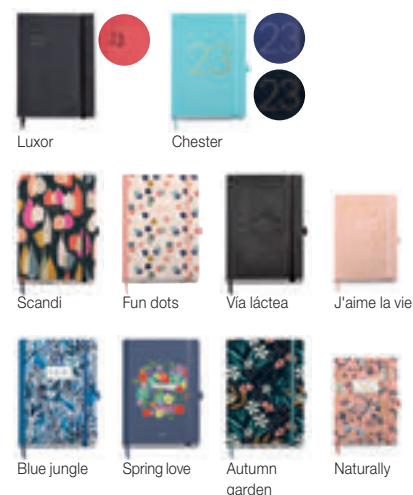

## EXPOSITOR AGENDAS COSIDAS

389 x (390 montado x 220 sin cartela) x 335 mm

Ref. MR30430 cast. | MR30431 cat.

Ref. Cast.	Ref. Cat.	Descripción	Tamaño	Uds. Cast.	Uds. Cat.
MR22593	MR22888	Luxor Negro	Plus S/VV	1	1
MR22610	MR22909	Luxor Negro	Plus D/P	1	1
MR33030	MR33330	Luxor Negro	Journal S/V	1	2
MR33036	MR33333	Luxor Negro	Journal D/P	1	2
MR31577	MR31878	Luxor Negro	Passport S/V	1	1
MR31588	MR31885	Luxor Negro	Passport D/P	1	1
MR32029	MR32327	Luxor Negro	Pocket S/V	1	1
MR22594	MR22889	Luxor Rojo	Plus S/VV	1	1
MR22611	MR22922	Luxor Rojo	Plus D/P	1	1
MR33031		Luxor Rojo	Journal S/V	1	
MR33037		Luxor Rojo	Journal D/P	1	
MR22582	MR22883	Chester Negro	Plus S/V	1	1
MR32026	MR32326	Chester Negro	Pocket S/V	1	1
MR22604	MR22897	Chester Azul	Plus D/P	1	1
MR31574	MR31875	Chester Azul	Passport S/V	1	1
MR31573	MR31874	Chester Aguamarina	Passport S/V	1	1
MR22589	MR22886	Scandi	Plus S/V	1	1
MR22617	MR22924	Scandi	Plus D/P	1	1
MR31580	MR31879	Scandi	Passport S/V	1	1
MR31591	MR31886	Scandi	Passport D/P	1	1
MR22584	MR22885	Fun dots	Plus S/V	1	1
MR22609	MR22908	Fun dots	Plus D/P	1	1
MR33028	MR33329	Fun dots	Journal S/V	1	2
MR33034	MR33332	Fun dots	Journal D/P	1	2
	MR32325	Fun dots	Pocket S/V	1	1
MR22591	MR22887	Vía láctea	Plus S/V	1	1
MR22619	MR22925	Vía láctea	Plus D/P	1	1
MR31581	MR31880	Vía láctea	Passport S/V	1	1
MR31592	MR31887	Vía láctea	Passport D/P	1	1
MR33029		J'Aime la vie	Journal S/V	1	
MR33035		J'Aime la vie	Journal D/P	1	
MR31576	MR31877	J'Aime la vie	Passport S/V	1	1
MR31587	MR31884	J'Aime la vie	Passport D/P	1	1
MR22579	MR22879	Blue jungle	Plus S/V	1	1
MR22602	MR22893	Blue jungle	Plus D/P	1	1
MR31572	MR31872	Blue jungle	Passport S/V	1	1
MR31583	MR31882	Blue jungle	Passport D/P	1	1
MR32025		Blue jungle	Pocket S/V	1	
MR22590	MR22880	Spring love	Plus S/V	1	1
MR22618	MR22894	Spring love	Plus D/P	1	1
MR33033		Spring love	Journal S/V	1	
MR33039		Spring love	Journal D/P	1	
MR22578	MR22878	Autumn garden	Plus S/V	1	1
MR22599	MR22892	Autumn garden	Plus D/P	1	1
MR31571	MR31871	Autumn garden	Passport S/V	1	1
MR31582	MR31881	Autumn garden	Passport D/P	1	1
MR33032	MR33328	Naturally	Journal S/V	1	2
MR33038	MR33331	Naturally	Journal D/P	1	2
MR31579	MR31873	Naturally	Passport S/V	1	1
MR31590	MR31883	Naturally	Passport D/P	1	1