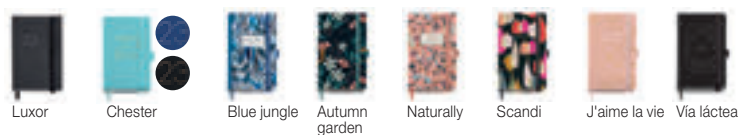

Ref. Cast.	Ref. Cat.	Descripción	Uds. Cast.	Uds. Cat.
MR31588	MR31885	Luxor Negro D/P	1	1
MR31577	MR31878	Luxor Negro S/V	1	1
MR31573	MR31874	Chester Aguamarina S/V	1	1
MR31574	MR31875	Chester Azul S/V	1	1
MR31575	MR31876	Chester Negro S/V	1	1
MR31572	MR31872	Blue jungle S/V	1	1
MR31583	MR31882	Blue jungle D/P	1	1
MR31581	MR31880	Vía láctea S/V	1	1
MR31592	MR31887	Vía láctea D/P	1	1
MR31571	MR31871	Autumn garden S/V	1	1
MR31582	MR31881	Autumn garden D/P	1	1
MR31591	MR31886	Scandi D/P	1	1
MR31587	MR31884	J'aime la Vie D/P	1	1
MR31590	MR31883	Naturally D/P	1	1
			14 uds.	14 uds.

POCKET COSIDA (105 x 74 mm)
115 x 170 x 185 mm
Ref. MR32033 cast. | MR32034 cat.